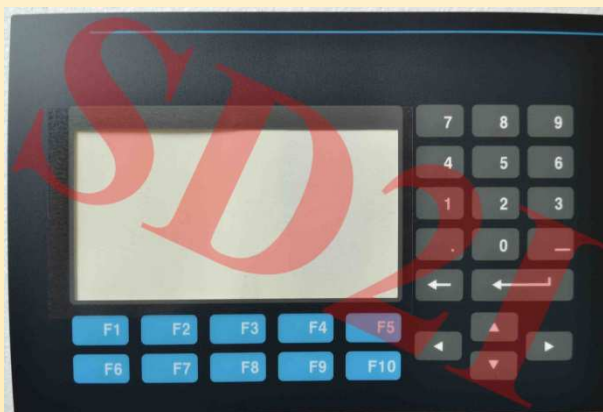

Specification

Membrane keyboard ALLEN BRADLEY PANELVIEW 550 2711-B5A5 : CLAV080326

Model name	CLAV080326
Outline dimension	233mm x 156mm
Windows dimension	124mm x 65mm
Window position	26mm from the left edge 45mm from the top edge
Key quantity	28
Length output cable	83mm
Output connector	Berg 11 pts
Number of wires	11
Serigraphy	4 Colors
Adhesive	Back polyester 3M